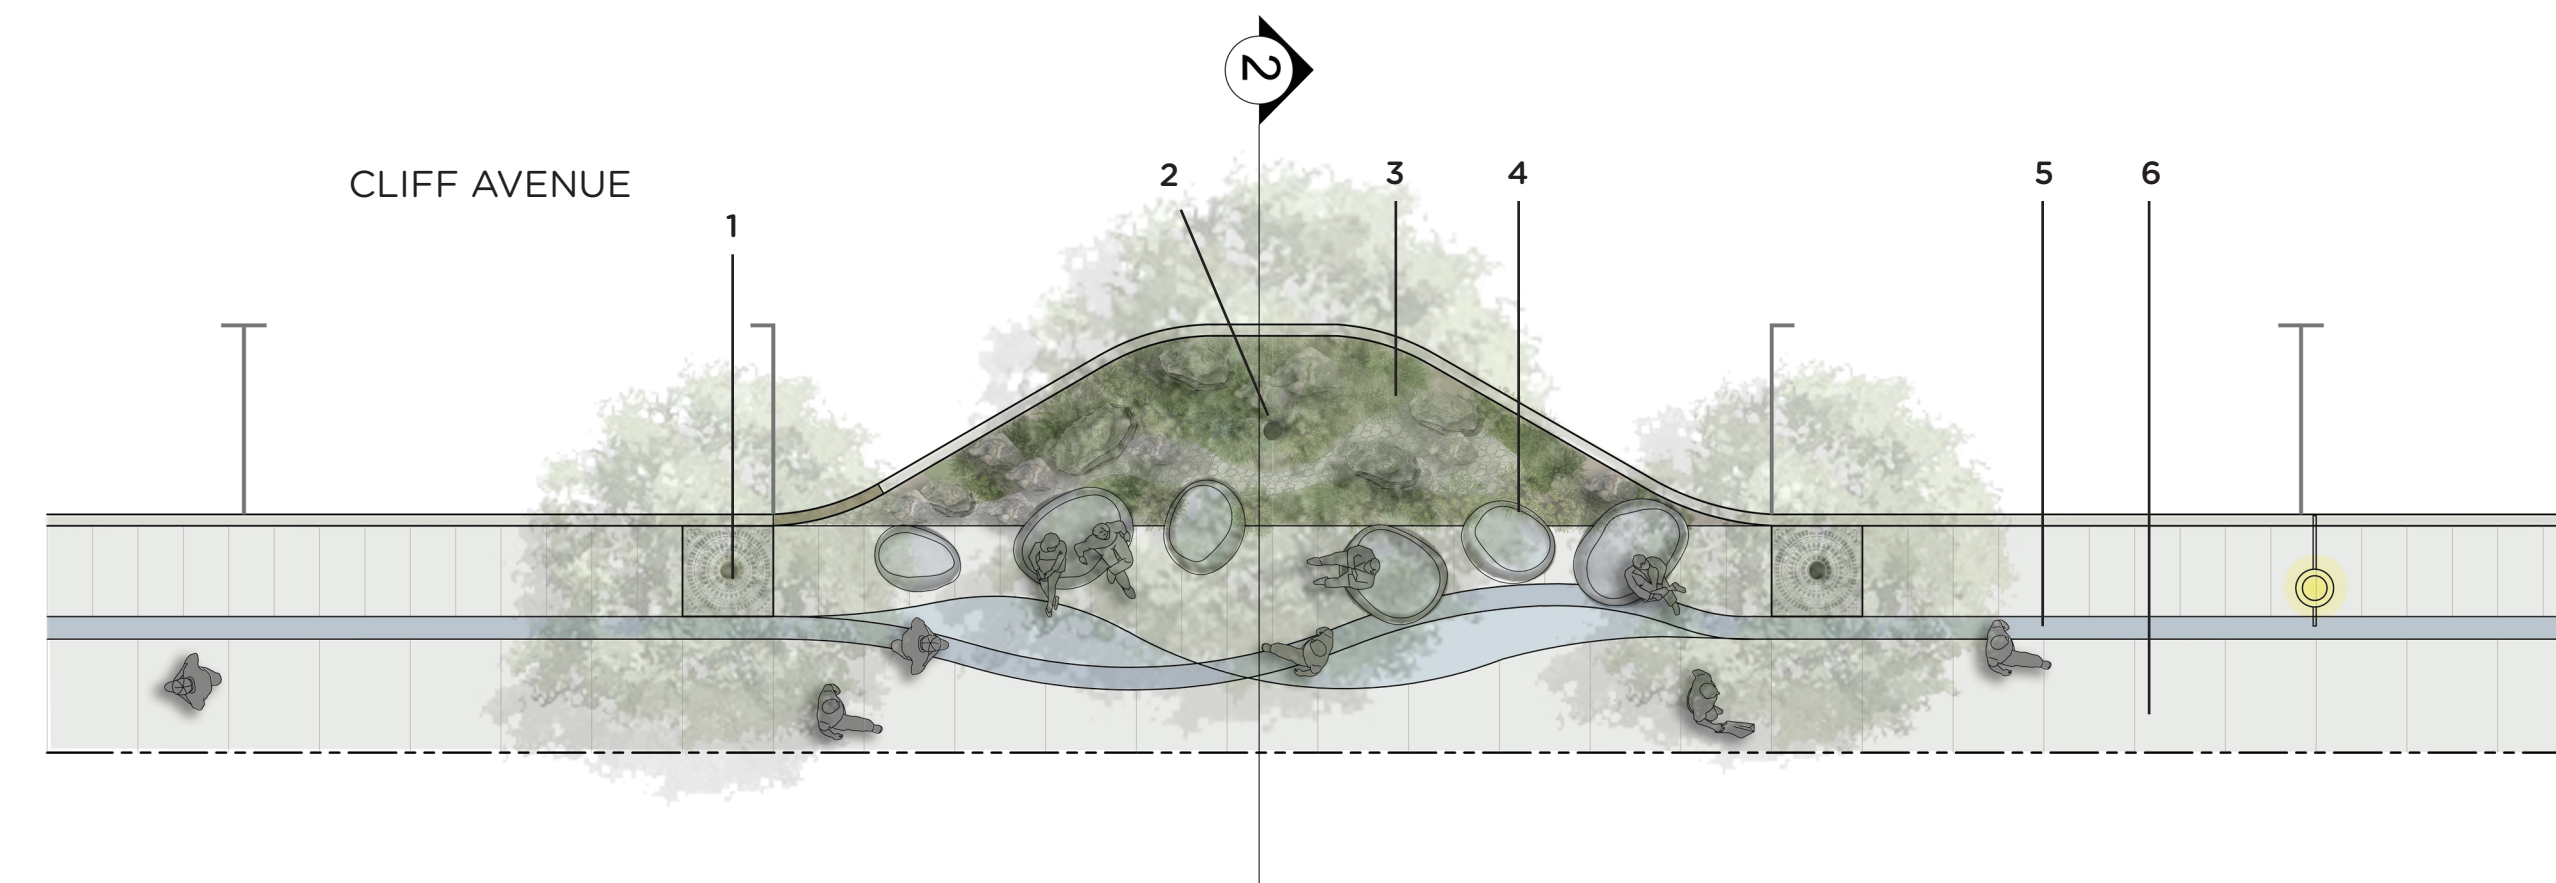

# RAIN GARDENS

- 1 Columnar street tree in tree grate
- 2 Large street tree
- 3 Rain garden
- 4 River rock seating
- 5 Contrast exposed aggregate 'river' band
- 6 Standard concrete sidewalk

1 TYPICAL RAIN GARDEN PLAN  
1:100

2 TYPICAL RAIN GARDEN SECTION  
1:50

Typical rain garden plantings

Curb break to allow water into rain garden

### RAIN GARDENS

Rain gardens are streetside planting areas that gather rainwater from the adjacent roadway. Using a combination of well-drained soil, stone, and plants, rain gardens filter water back into the soil, which removes pollutants and reduces peak flows from storm infrastructure.