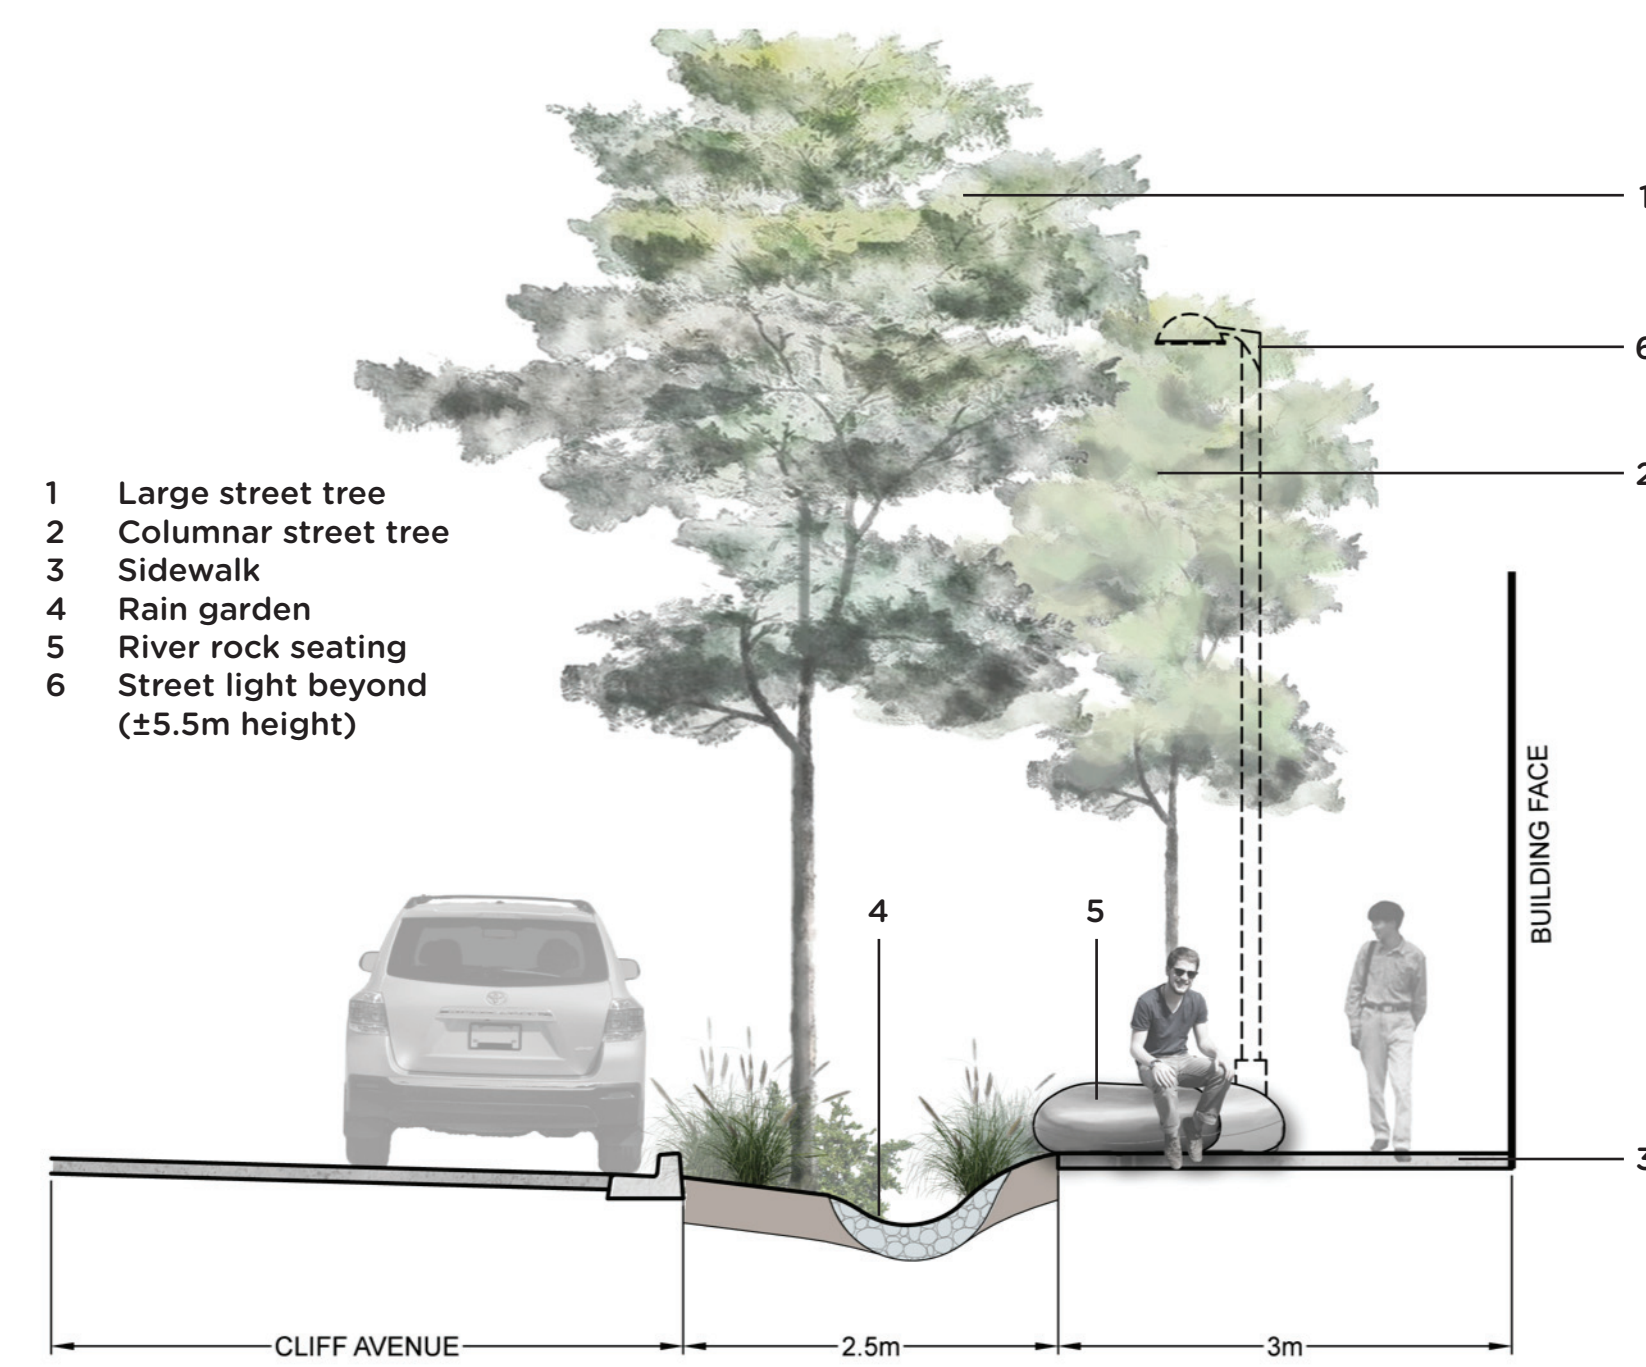

# RAIN GARDENS

- 1 Columnar street tree in tree grate
- 2 Large street tree
- 3 Rain garden
- 4 River rock seating
- 5 Contrast exposed aggregate 'river' band
- 6 Standard concrete sidewalk

1 TYPICAL RAIN GARDEN PLAN  
1:100

2 TYPICAL RAIN GARDEN SECTION  
1:50

Typical rain garden plantings

Curb break to allow water into rain garden

### RAIN GARDENS

Rain gardens are streetside planting areas that gather rainwater from the adjacent roadway. Using a combination of well-drained soil, stone, and plants, rain gardens filter water back into the soil, which removes pollutants and reduces peak flows from storm infrastructure.

### STREET TREES

Urban-tolerant and long-lived trees are an important part of a pedestrian-friendly environment, providing shade, defining pedestrian areas, and improving air quality. Studies have even shown that street trees increase commercial property rental rates and consumer spending because pedestrians prefer to spend more time in the attractive and comfortable streets they create.