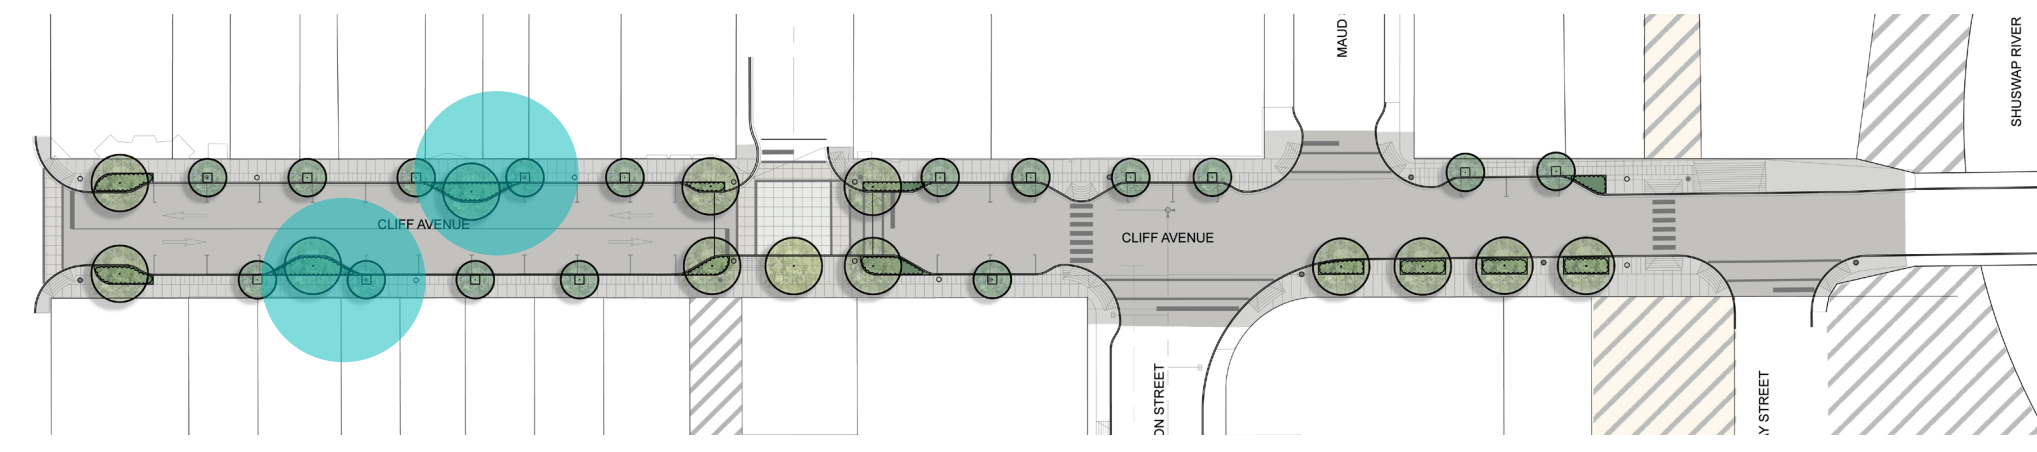

# RAIN GARDENS

- 1 Columnar street tree in tree grate
- 2 Large street tree
- 3 Rain garden
- 4 River rock seating
- 5 Contrast exposed aggregate 'river' band
- 6 Standard concrete sidewalk

1 TYPICAL RAIN GARDEN PLAN  
1:100

2 TYPICAL RAIN GARDEN SECTION  
1:50

Typical rain garden plantings

Curb break to allow water into rain garden

### RAIN GARDENS

Rain gardens are streetside planting areas that gather rainwater from the adjacent roadway. Using a combination of well-drained soil, stone, and plants, rain gardens filter water back into the soil, which removes pollutants and reduces peak flows from storm infrastructure.